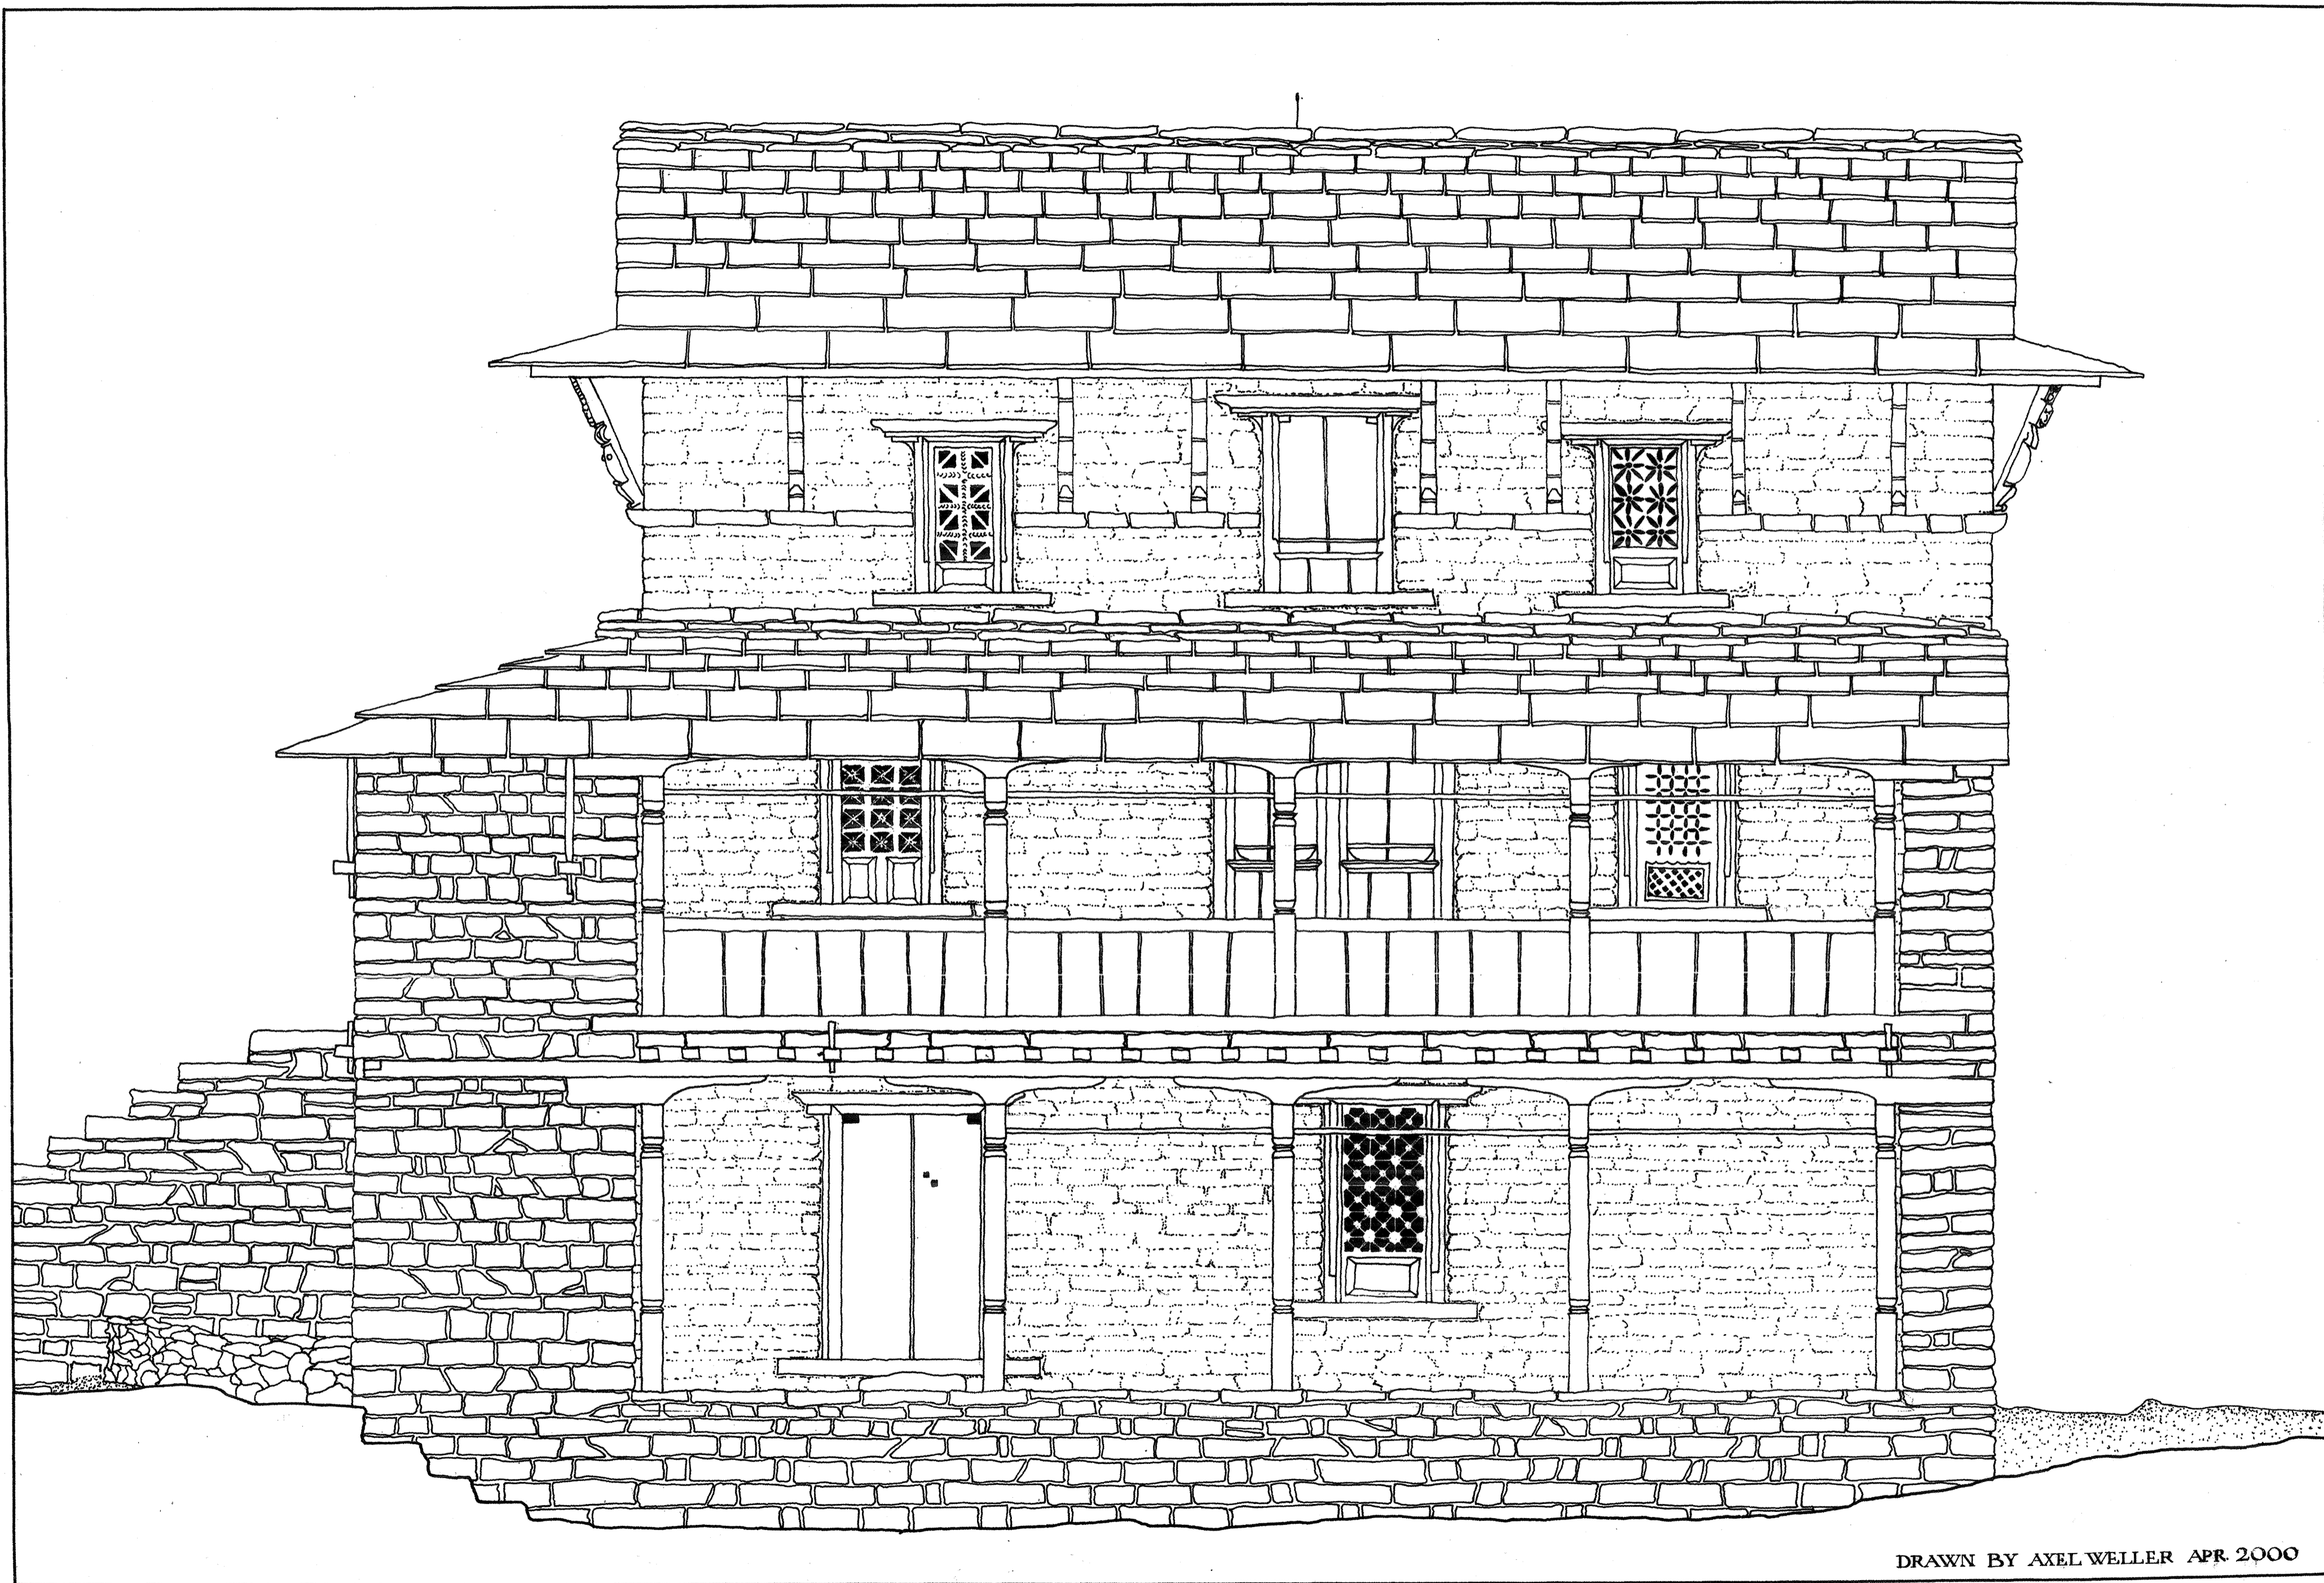

DRAWN BY AXEL WELLER APR. 2000

ELEVATION OF A HOUSE IN DOBA A SOUTHERN MAGAR VILLAGE / NEPAL

DRAWN BY AXEL WELLER APR. 2000

DRAWN BY AXEL WELLER APR. 2000

1

0 0.5 1 2 3 4 5 6 7 8 9 10 METRE

ELEVATION OF A HOUSE IN DOBA A SOUTHERN MAGAR VILLAGE / NEPAL

DRAWN BY AXEL WELLER APR. 2000

1

0 0,5 1 2 3 4 5 METRE

SECTION OF A HOUSE IN DOBA A SOUTHERN MAGAR VILLAGE / NEPAL

DRAWN BY AXEL WELLER APR. 2000

DRAWN BY AXEL WELLER APR. 2000