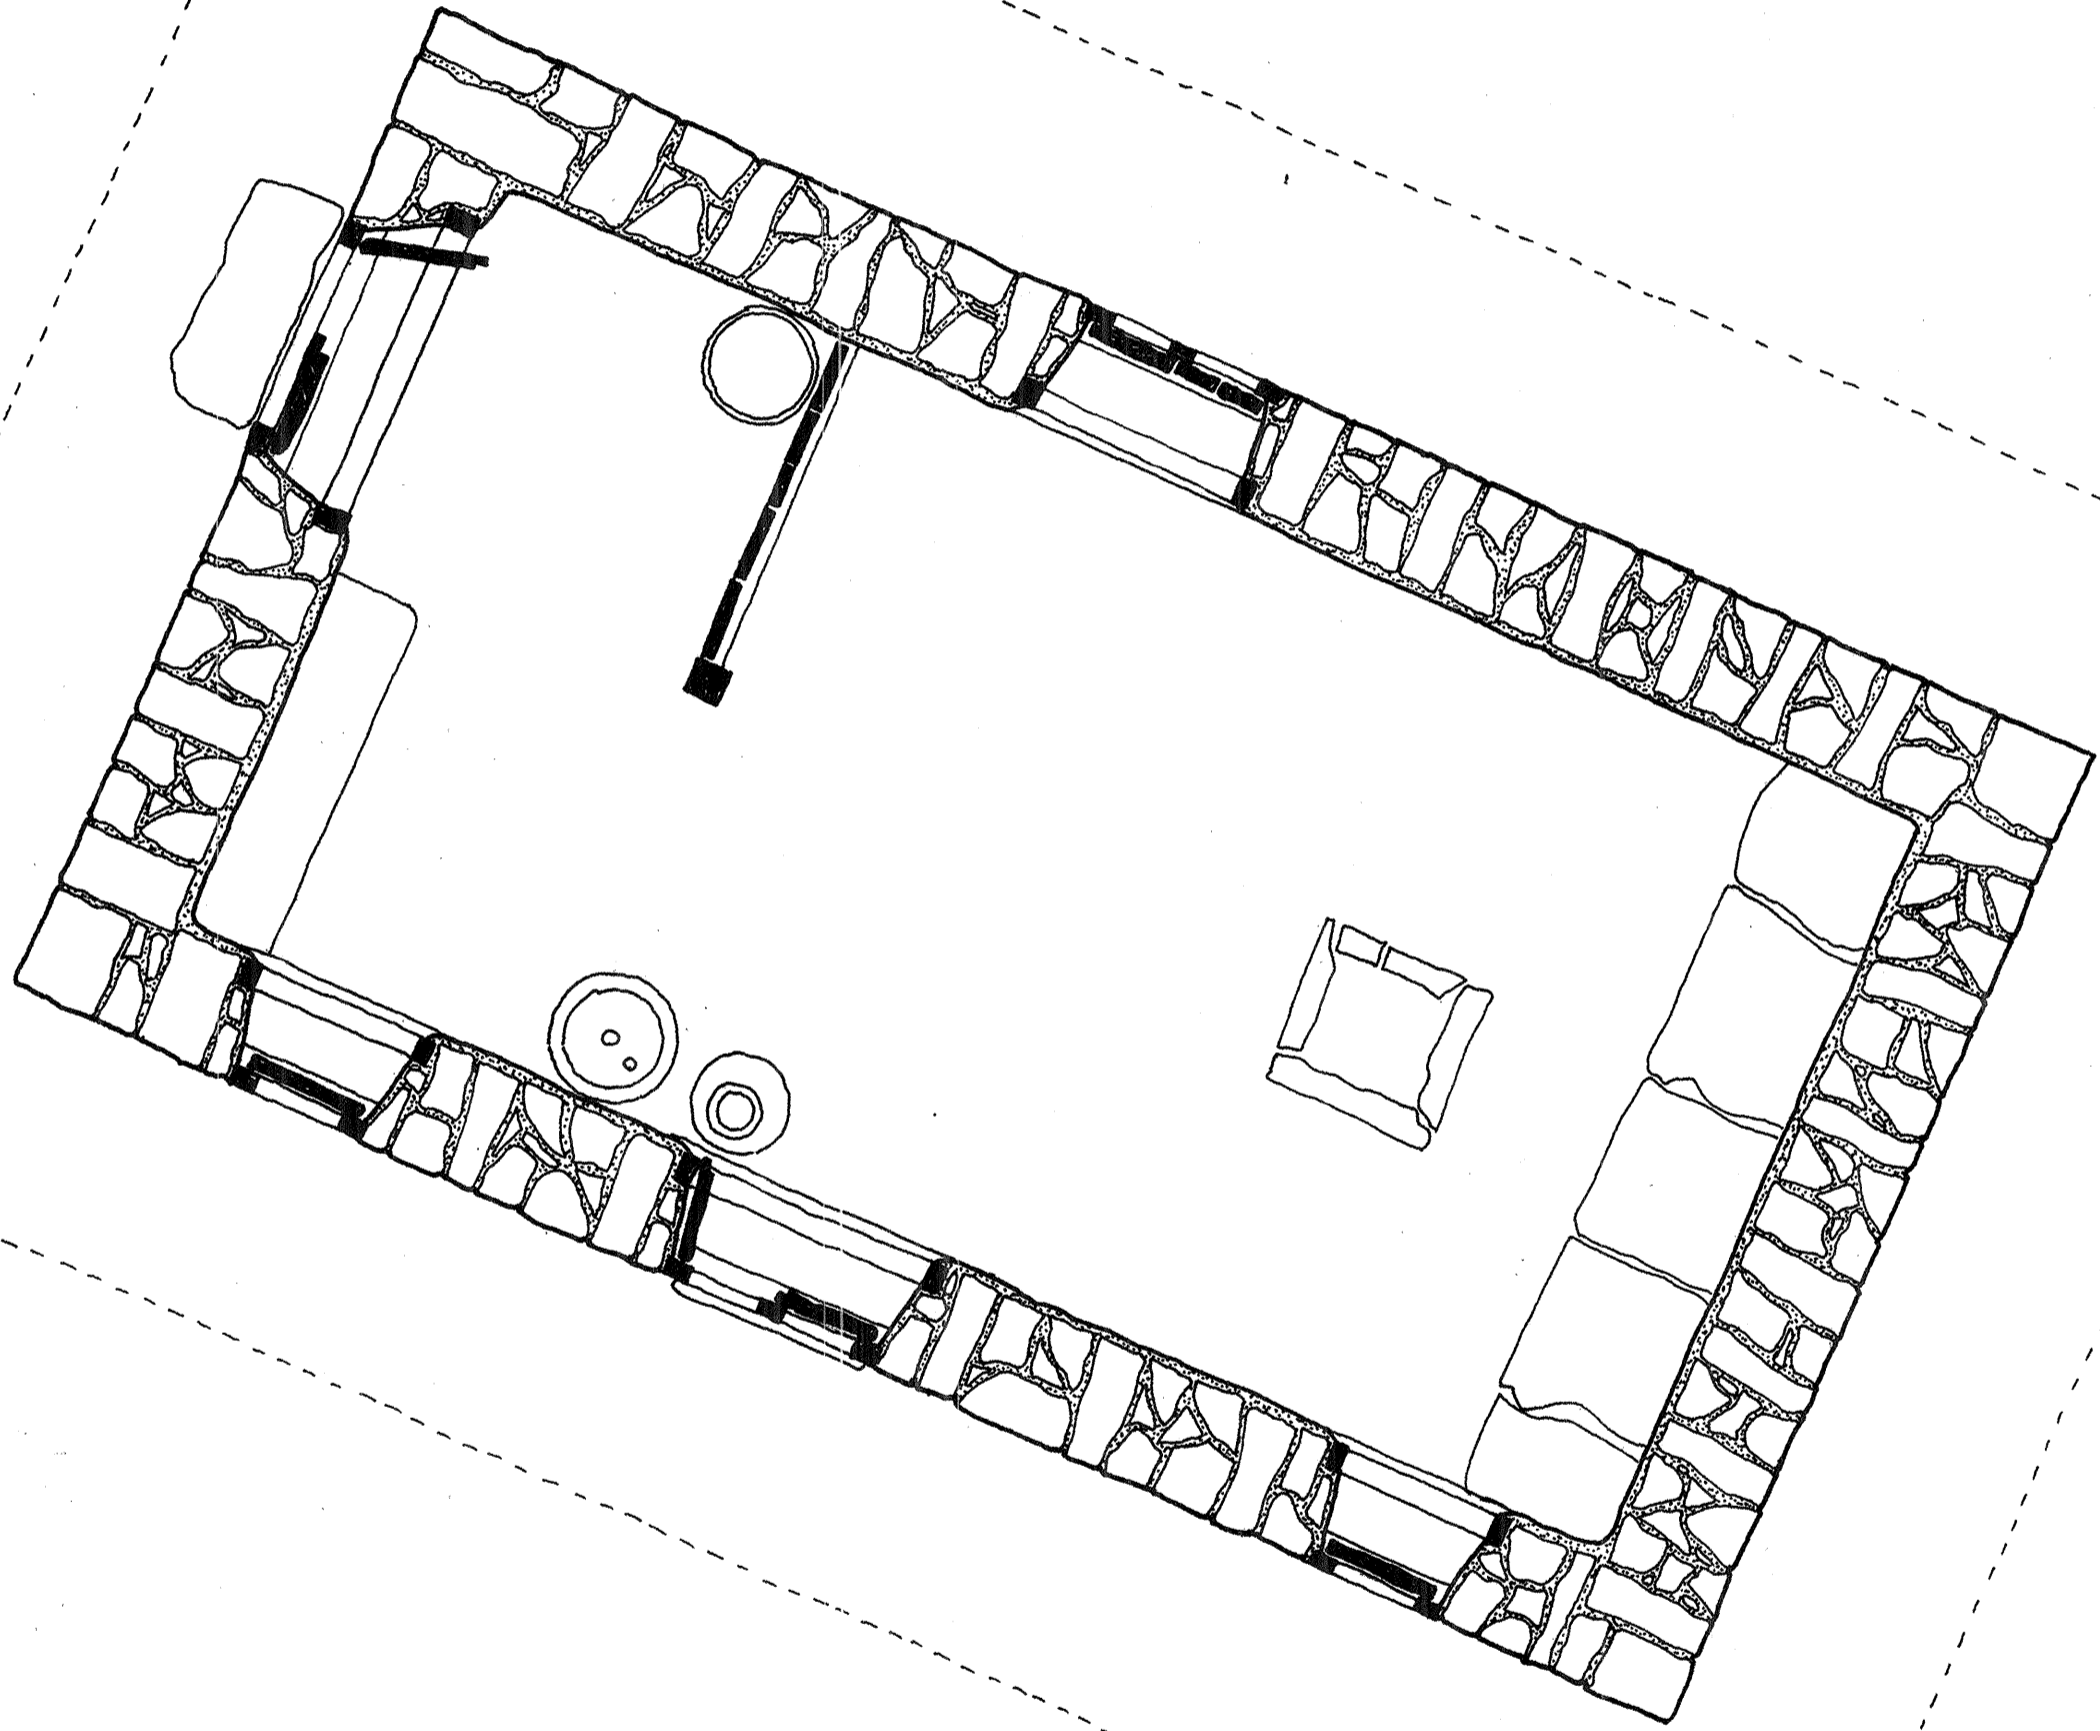

DRAWN BY AXEL WELLER APR. 2000

ELEVATION OF A HOUSE IN DOBA A SOUTHERN MAGAR VILLAGE / NEPAL

DRAWN BY AXEL WELLER APR. 2000

DRAWN BY AXEL WELLER APR. 2000

1

0 0.5 1 2 3 4 5 6 7 8 9 10 METRE

ELEVATION OF A HOUSE IN DOBA A SOUTHERN MAGAR VILLAGE / NEPAL

DRAWN BY AXEL WELLER APR. 2000

1

0 0,5 1 2 3 4 5 METRE

SECTION OF A HOUSE IN DOBA A SOUTHERN MAGAR VILLAGE / NEPAL

DRAWN BY AXEL WELLER APR. 2000

DRAWN BY AXEL WELLER APR. 2000