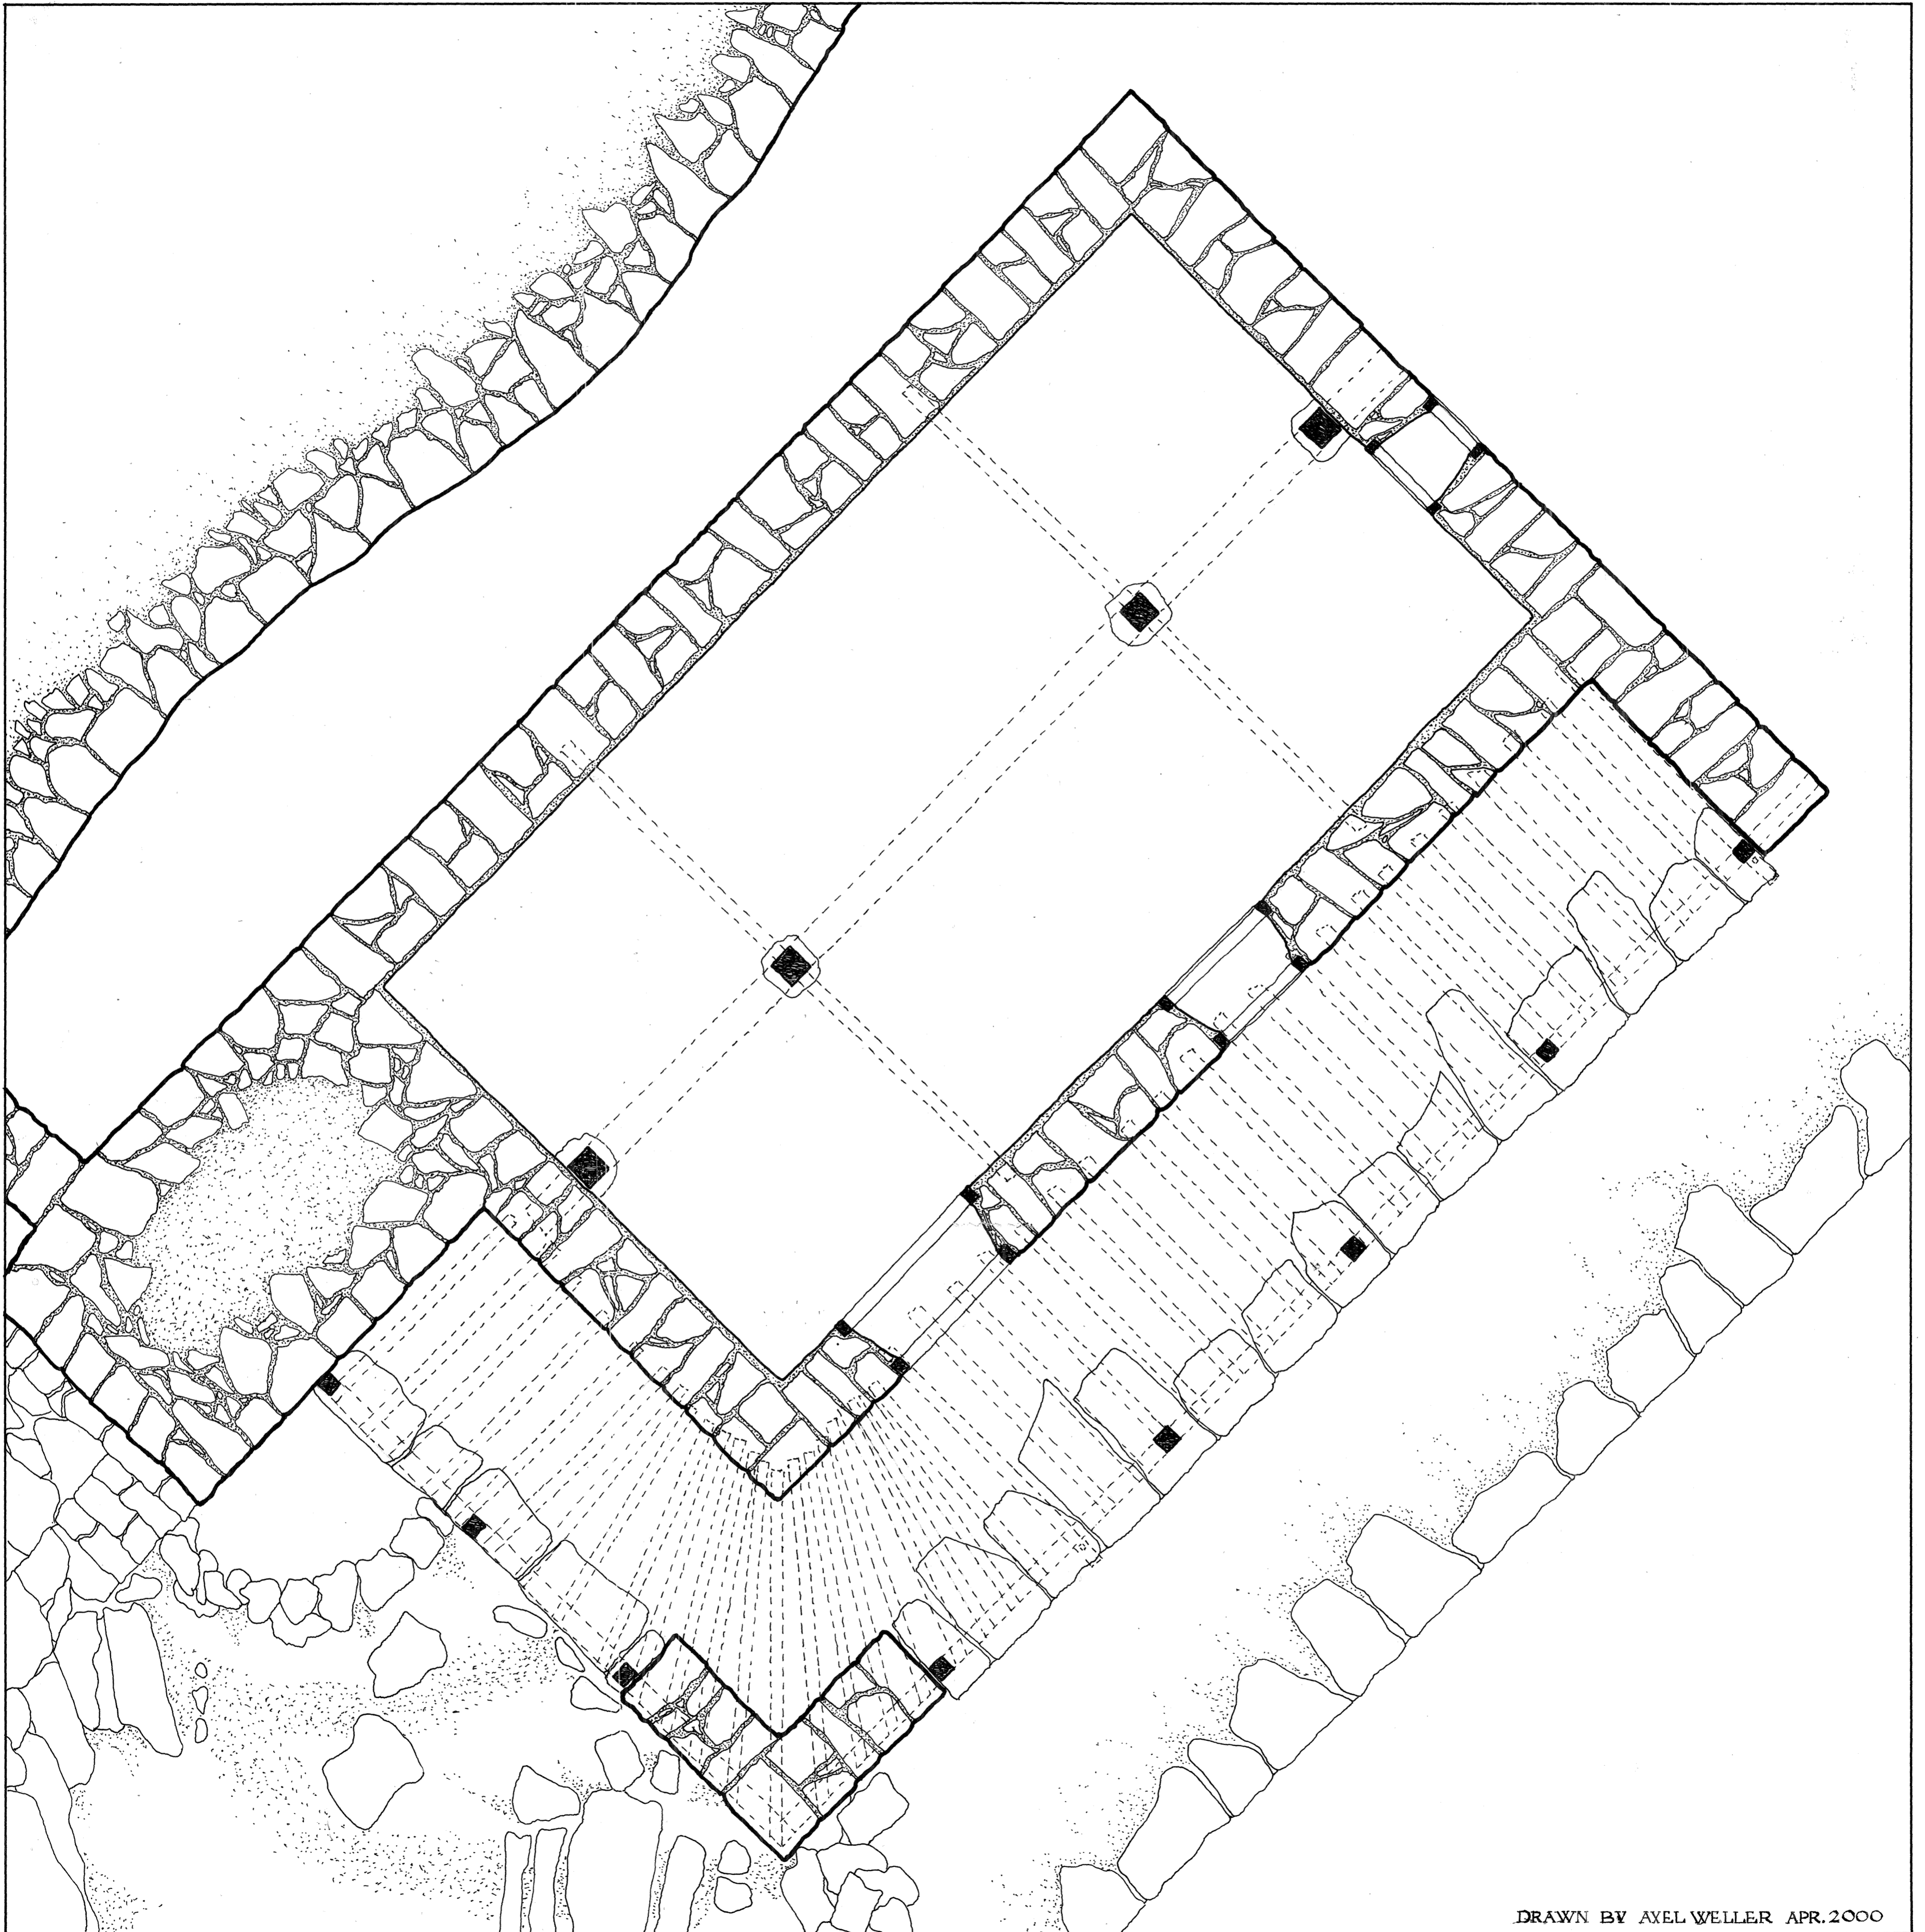

DRAWN BY AXEL WELLER APR. 2000

ELEVATION OF A HOUSE IN DOBA A SOUTHERN MAGAR VILLAGE / NEPAL

DRAWN BY AXEL WELLER APR. 2000

DRAWN BY AXEL WELLER APR. 2000

1

0 0.5 1 2 3 4 5 6 7 8 9 10 METRE

ELEVATION OF A HOUSE IN DOBA A SOUTHERN MAGAR VILLAGE / NEPAL

DRAWN BY AXEL WELLER APR. 2000

1

0 0,5 1 2 3 4 5 METRE

SECTION OF A HOUSE IN DOBA A SOUTHERN MAGAR VILLAGE / NEPAL

DRAWN BY AXEL WELLER APR. 2000

DRAWN BY AXEL WELLER APR. 2000